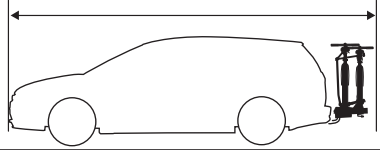

922

**CITY CRASH**  
Complies with ISO norm

16,5 kg

923

**CITY CRASH**  
Complies with ISO norm

16,4 kg

**i**

22-80 mm