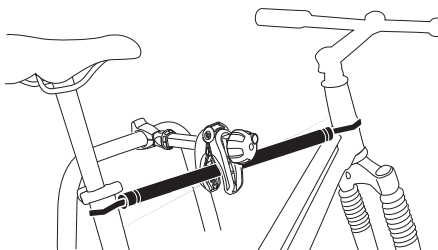

Thule Bike Frame Adapter

982