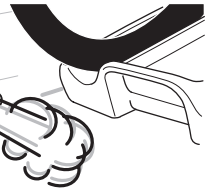

D.1

Aluminium
or GGG40