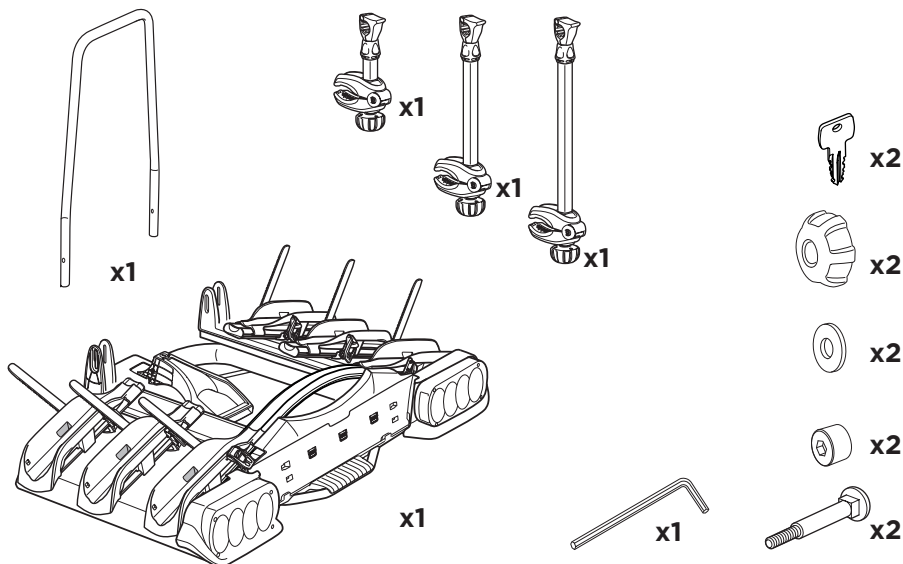

922

CITY CRASH
Complies with ISO norm

16,5 kg

923

CITY CRASH
Complies with ISO norm

16,4 kg