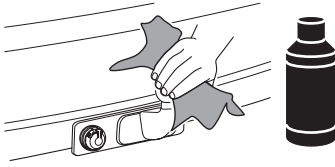

922

**CITY CRASH**  
Complies with ISO norm

16,5 kg

923

**CITY CRASH**  
Complies with ISO norm

16,4 kg

**i**

22-80 mm