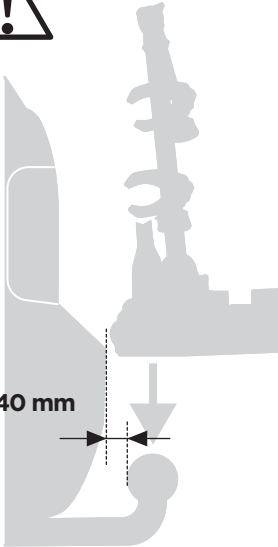

922

**CITY CRASH**  
Complies with ISO norm

16,5 kg

923

**CITY CRASH**  
Complies with ISO norm

16,4 kg

**i**

22-80 mm

**D.1**

Aluminium  
or GGG40

min 40 mm

ok

Not ok

< 73 mm

**i**

40 kg
50 kg
60 kg
≥70 kg