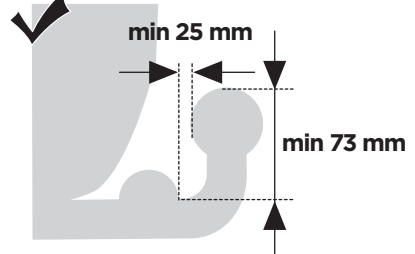

922

**CITY CRASH**  
Complies with ISO norm

16,5 kg

923

**CITY CRASH**  
Complies with ISO norm

16,4 kg

**i**

22-80 mm

**D.1**

Aluminium  
or GGG40

min 40 mm

ok

Not ok

< 73 mm

**i**

40 kg
50 kg
60 kg
≥70 kg