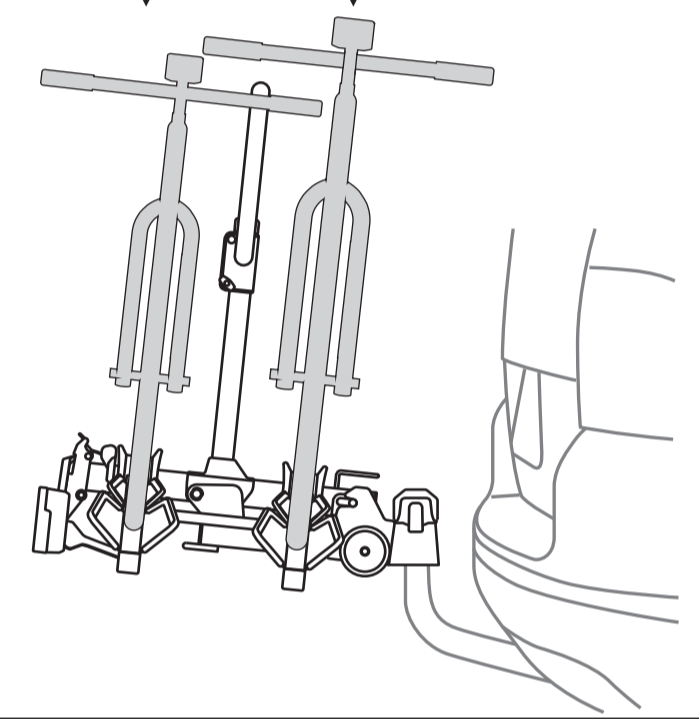

BUZZ RACK

E-SCORPION XL

Max		
50 kg		29.2 kg
60 kg		39.2 kg
70 kg	20.8 kg	49.2 kg
80 kg		59.2 kg
>85 kg		MAX 60 kg

>65mm	ISO 50mm	FAT-BIKE	13	2
MAX 2x30kg		MAX 2x66lbs		

MAX 60KG

MAX 30kg **MAX 30kg**

Max 4.8"

10" Tire diameter		26" Tire diameter		29" Tire diameter	
MIN	MAX	MIN	MAX	MIN	MAX
81cm(32")	116cm(46")	78cm(31")	127cm(50")	84cm(33")	129cm(51")

ACCESSORIES (NOT INCLUDED)

E-RAMP steel
47-0116-005-10

1 BIKE kit
47-9176-000-10