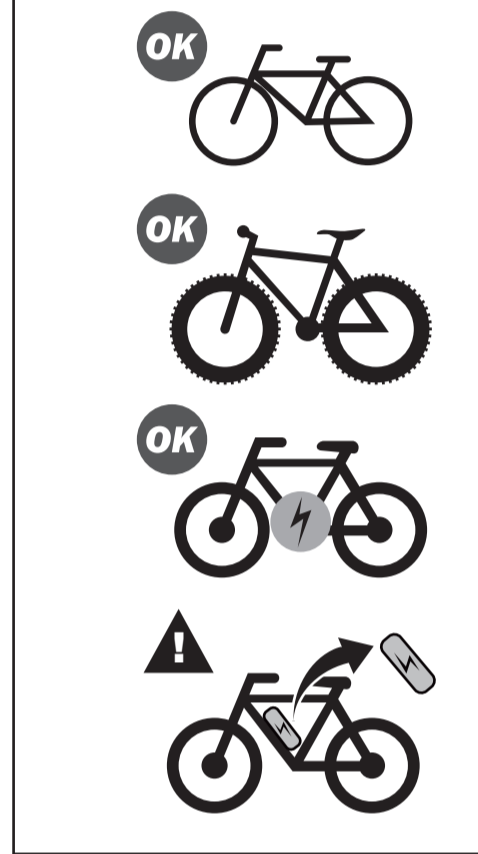

BUZZ RACK

E-SCORPION XL

Max		
50 kg		29.2 kg
60 kg		39.2 kg
70 kg	20.8 kg	49.2 kg
80 kg		59.2 kg
>85 kg		MAX 60 kg

>65mm	ISO 50mm	FAT-BIKE	13	2
MAX 2x30kg		MAX 2x66lbs		

MAX 60KG

MAX 30kg **MAX 30kg**

Max 4.8"

10" Tire diameter		26" Tire diameter		29" Tire diameter	
MIN	MAX	MIN	MAX	MIN	MAX
81cm(32")	116cm(46")	78cm(31")	127cm(50")	84cm(33")	129cm(51")

ACCESSORIES (NOT INCLUDED)

E-RAMP steel
47-0116-005-10

1 BIKE kit
47-9176-000-10