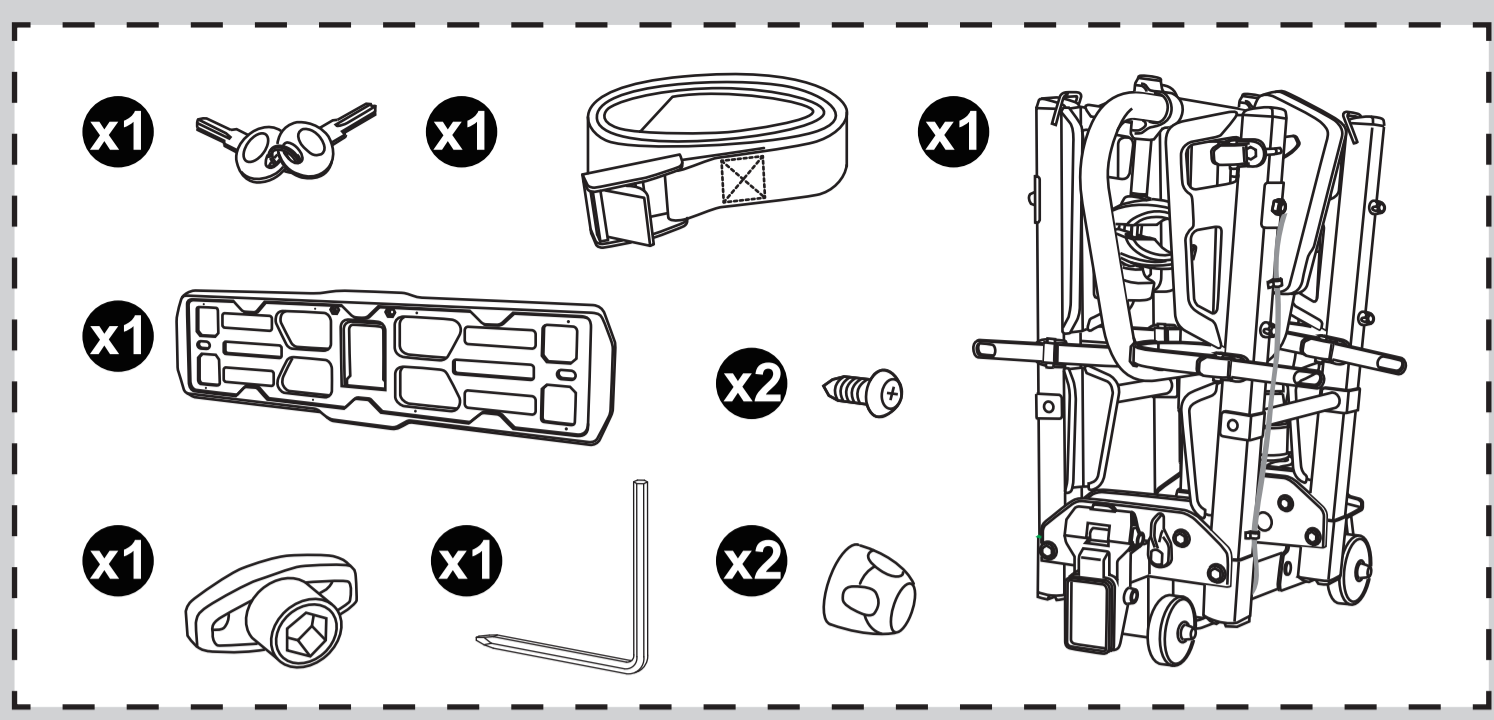

STEP 1.

STEP 2.

STEP 3.

STEP 4.

STEP 5.

STEP 6.

STEP 7.

STEP 8.

STEP 9.

STEP 10.

STEP 11.

STEP 12.

STEP 13.

STEP 14.

STEP 15.

Denmark only 504x120mm

x8

* This tool is not included.