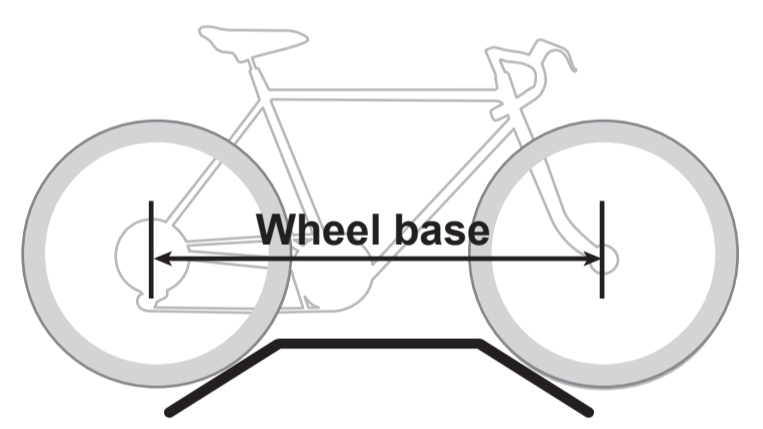

BUZZ RACK

E-SCORPION XL

Max		
50 kg		29.2 kg
60 kg		39.2 kg
70 kg	20.8 kg	49.2 kg
80 kg		59.2 kg
>85 kg		MAX 60 kg

>65mm	ISO 50mm	FAT-BIKE	13	2
MAX 2x30kg		MAX 2x66lbs		

MAX 60KG

MAX 30kg **MAX 30kg**

Max 4.8"

10" Tire diameter		26" Tire diameter		29" Tire diameter	
MIN	MAX	MIN	MAX	MIN	MAX
81cm(32")	116cm(46")	78cm(31")	127cm(50")	84cm(33")	129cm(51")

ACCESSORIES (NOT INCLUDED)

E-RAMP steel
47-0116-005-10

1 BIKE kit
47-9176-000-10