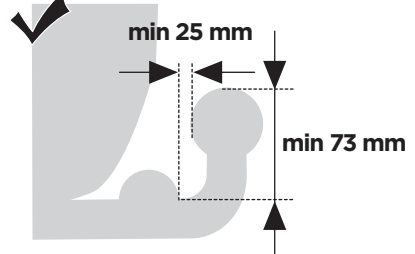

i

22-80 mm

D.1

Aluminium
or GGG40

ok

Not ok