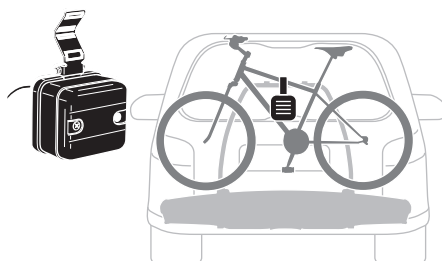

Thule 4th Bike Adapter

9261

Thule Spare Wheel Adapter

9241

Thule Number Plate

9762

Thule 3rd Brake Light 13pin

9904