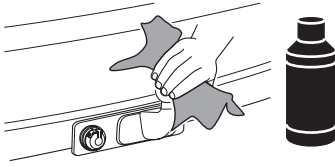

i

22-80 mm

D.1

Aluminium
or GGG40

ok

Not ok