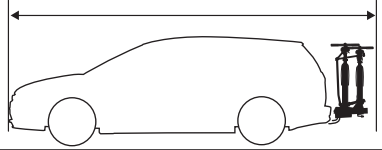

926002

CITY CRASH
Complies with ISO norm

927002

CITY CRASH
Complies with ISO norm

i

22-80 mm

D.1

Aluminium
or GGG40