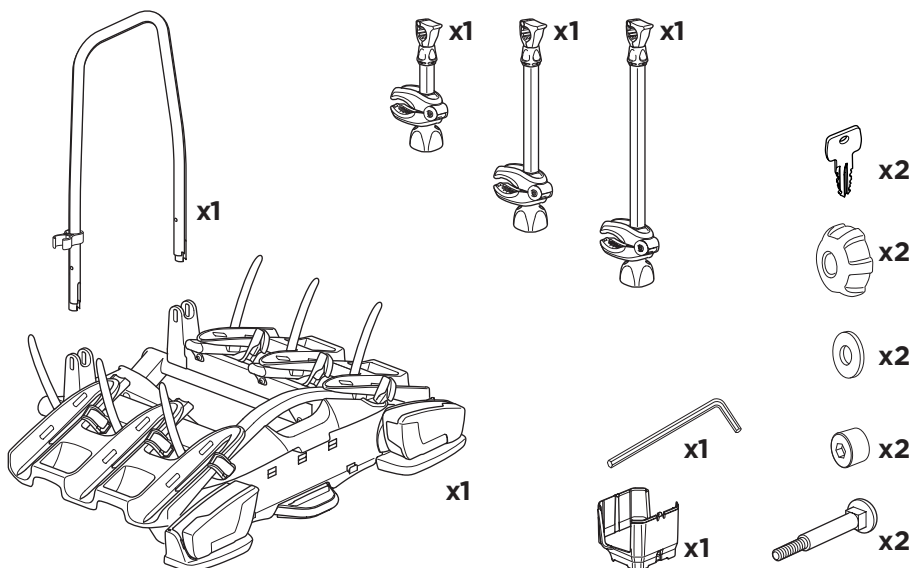

926002

CITY CRASH
Complies with ISO norm

927002

CITY CRASH
Complies with ISO norm