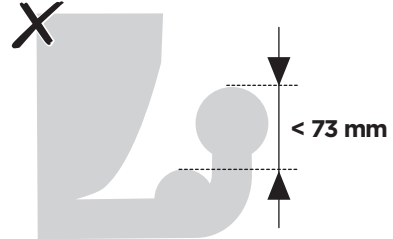

i

22-80 mm

D.1

Aluminium
or GGG40

ok

Not ok