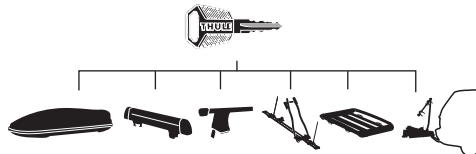

Thule One-Key System

450400 (x4)

450600 (x6)

450800 (x8)

451200 (x12)

451600 (x16)