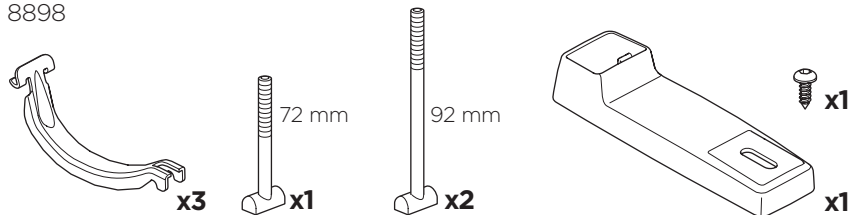

Thule Bike Rack Around-the-Bar Adapter

8898