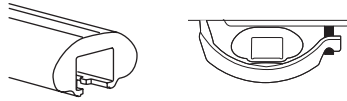

## Thule UpRide 599 Fit Table

**i**

20x20 mm T-screw (included)

Thule WingBar Evo/  
Thule WingBar/  
SlideBar/AeroBar  
or other 20 mm T-track

➔ **4** - **5** ➔ **9**

Square bars

Aluminium bars

➔ **6** - **8** ➔ **9**