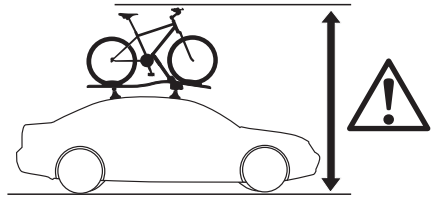

### CITY CRASH

Complies with ISO norm

Max  
20 kg

7,7 kg