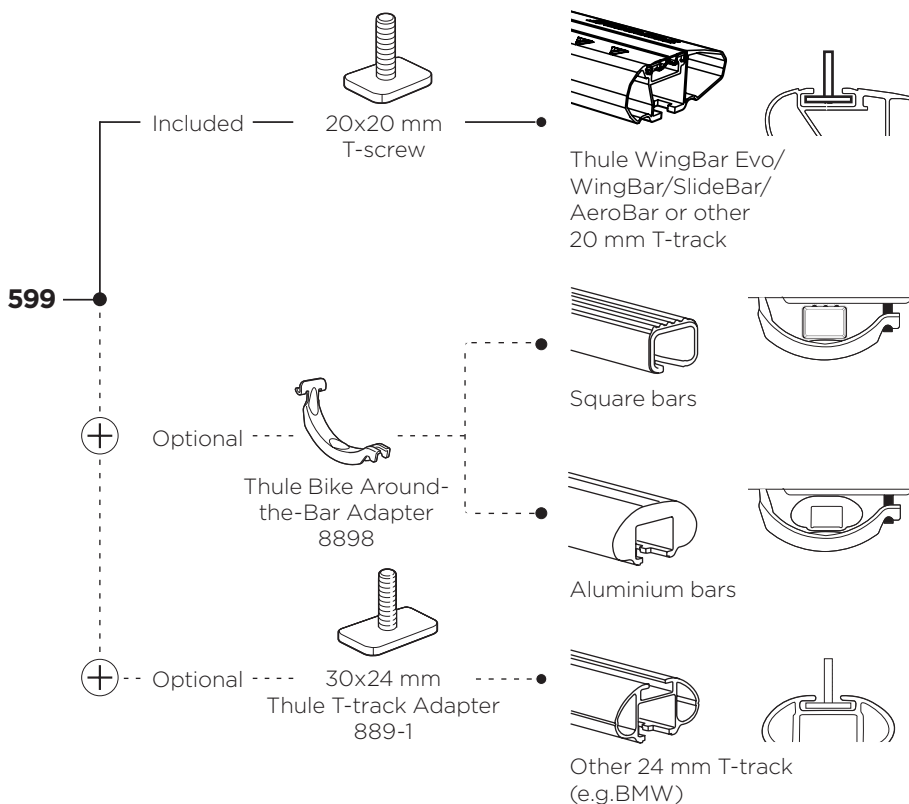

Thule UpRide 599 Fit Table