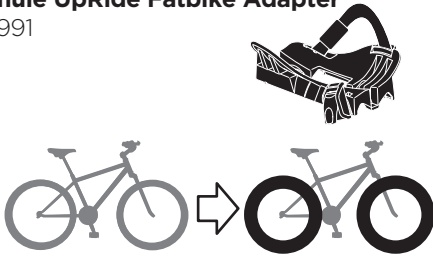

EN Accessories
DE Zubehör
FR Accessoires
NL Accessoires
IT Accessori
ES Accesorios
PT Acessórios
SV Tillbehör

DK Tilbehør
NE Tilbehør
FI Lisävarusteet
ET Lisavarustus
LV Piederumi
LT Priedai
PL Akcesoria
RU Аксессуары

UK Аксессуары
BG Принадлежности
CS Doplòky
SK Príslušenstvo
SL Dodatki
HR/BIH Dodaci
RO Accesorii
HU Tartozékok

EL Εξαρτήματα
TR Aksesuarlar
AR الملحقات
HE אביזרים
ZH 附件
JA アクセサリー
KO 액세서리
TH อุปกรณ์เสริม

Thule UpRide Fatbike Adapter 5991