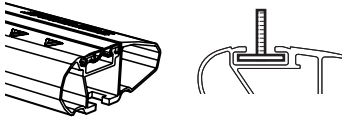

## Thule UpRide 599 Fit Table

**i**

20x20 mm T-screw (included)

Thule WingBar Evo/  
Thule WingBar/  
SlideBar/AeroBar  
or other 20 mm T-track

➔ **4** - **5** ➔ **9**

Square bars

Aluminium bars

➔ **6** - **8** ➔ **9**